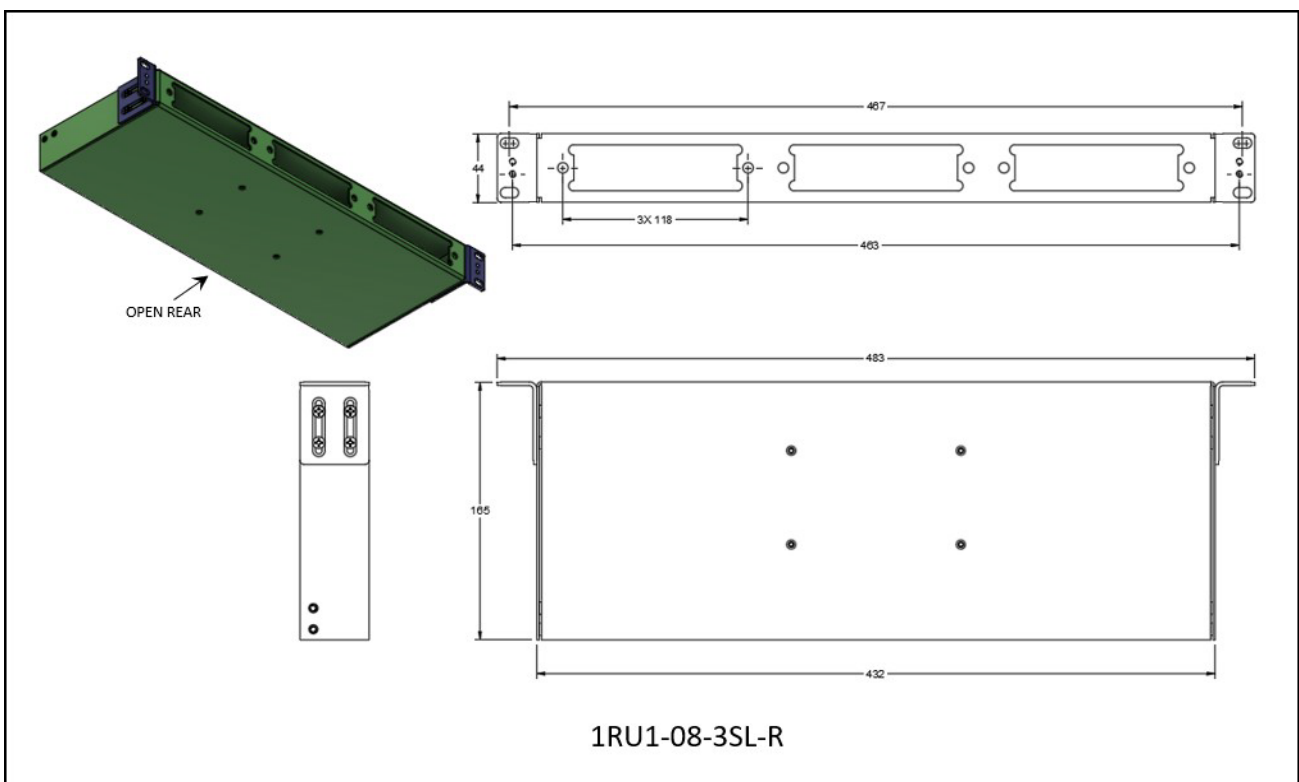

Rackmount Hardware

WDM Device/Rack Installation & Fiber Management

Physical Design