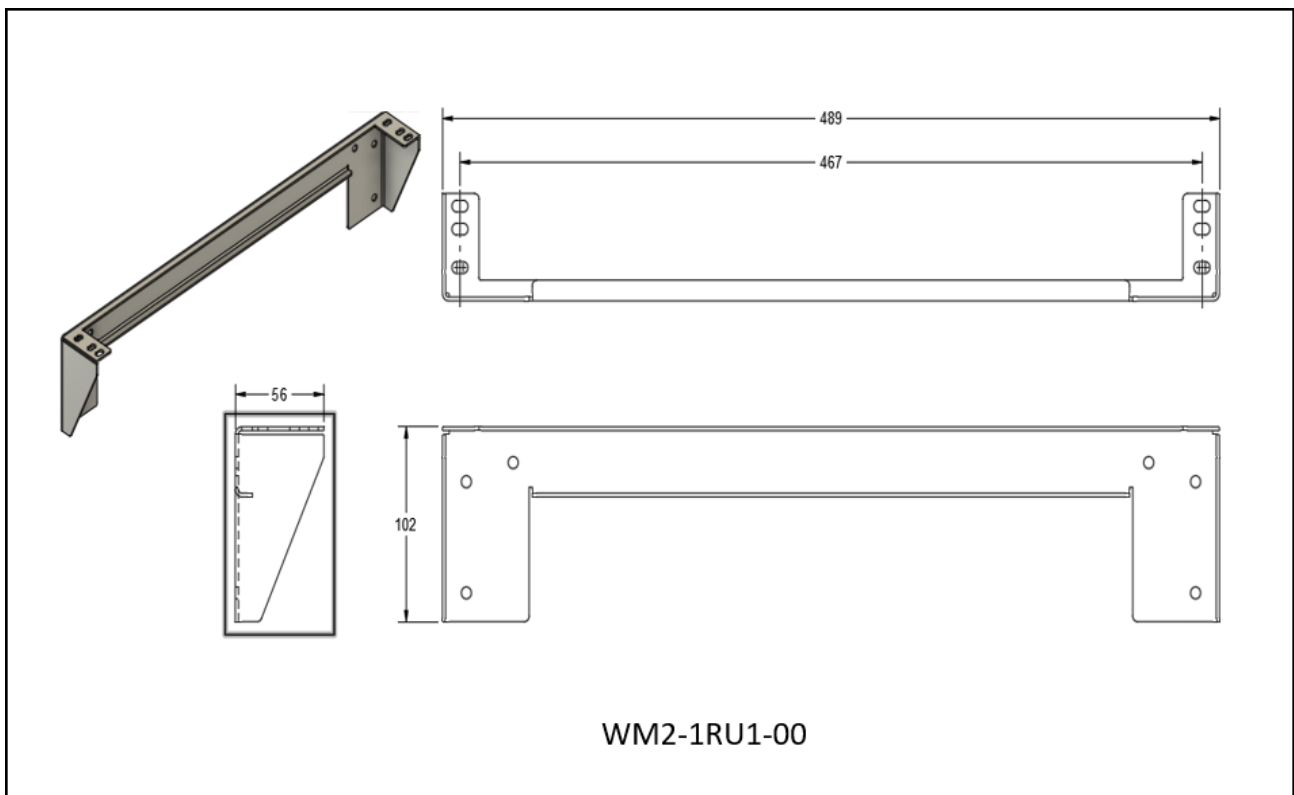

Rackmount Hardware

WDM Device/Rack Installation & Fiber Management