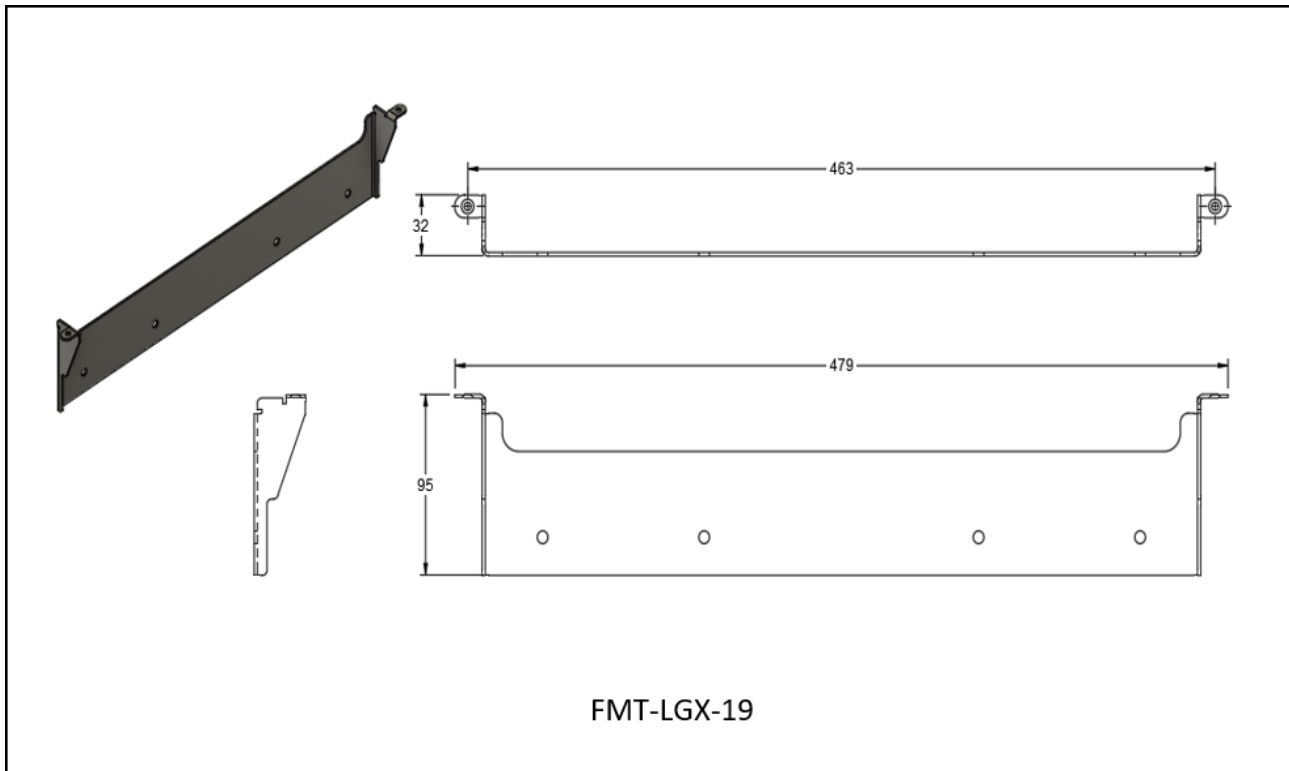

Part Number	Wall Mount Description
WM1-XD-00	Wall Mount Bracket, Type 1, Dual LGX Capable
WM2-1RU1-00	Wall Mount Bracket, Type 2, Vertical 1RU 19"

Part Number	Fiber Management Description
FMT-LGX-19	Fiber Management Tray, LGX, 1RU 19", Chassis Mount
FMT2-LGX-19	Fiber Management Tray, LGX, 1RU 19", Rack Mount
FSB-LGX-19	Cable Manager Bracket, Rear Rack Mount, 1RU 19"

Rackmount Hardware

WDM Device/Rack Installation & Fiber Management

Physical Design

Rackmount Hardware

WDM Device/Rack Installation & Fiber Management

Rackmount Hardware

WDM Device/Rack Installation & Fiber Management