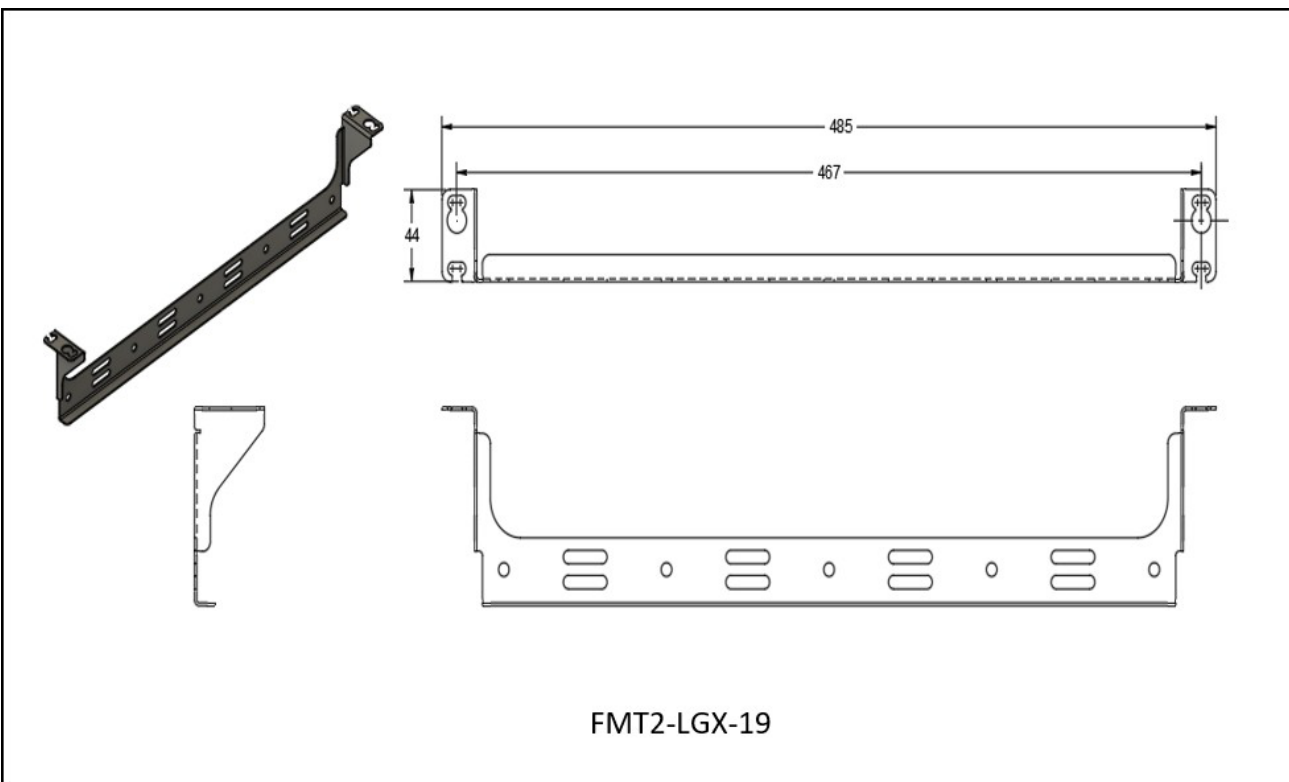

Part Number	Wall Mount Description
WM1-XD-00	Wall Mount Bracket, Type 1, Dual LGX Capable
WM2-1RU1-00	Wall Mount Bracket, Type 2, Vertical 1RU 19"

Part Number	Fiber Management Description
FMT-LGX-19	Fiber Management Tray, LGX, 1RU 19", Chassis Mount
FMT2-LGX-19	Fiber Management Tray, LGX, 1RU 19", Rack Mount
FSB-LGX-19	Cable Manager Bracket, Rear Rack Mount, 1RU 19"

Rackmount Hardware

WDM Device/Rack Installation & Fiber Management

Physical Design

Rackmount Hardware

WDM Device/Rack Installation & Fiber Management

Rackmount Hardware

WDM Device/Rack Installation & Fiber Management