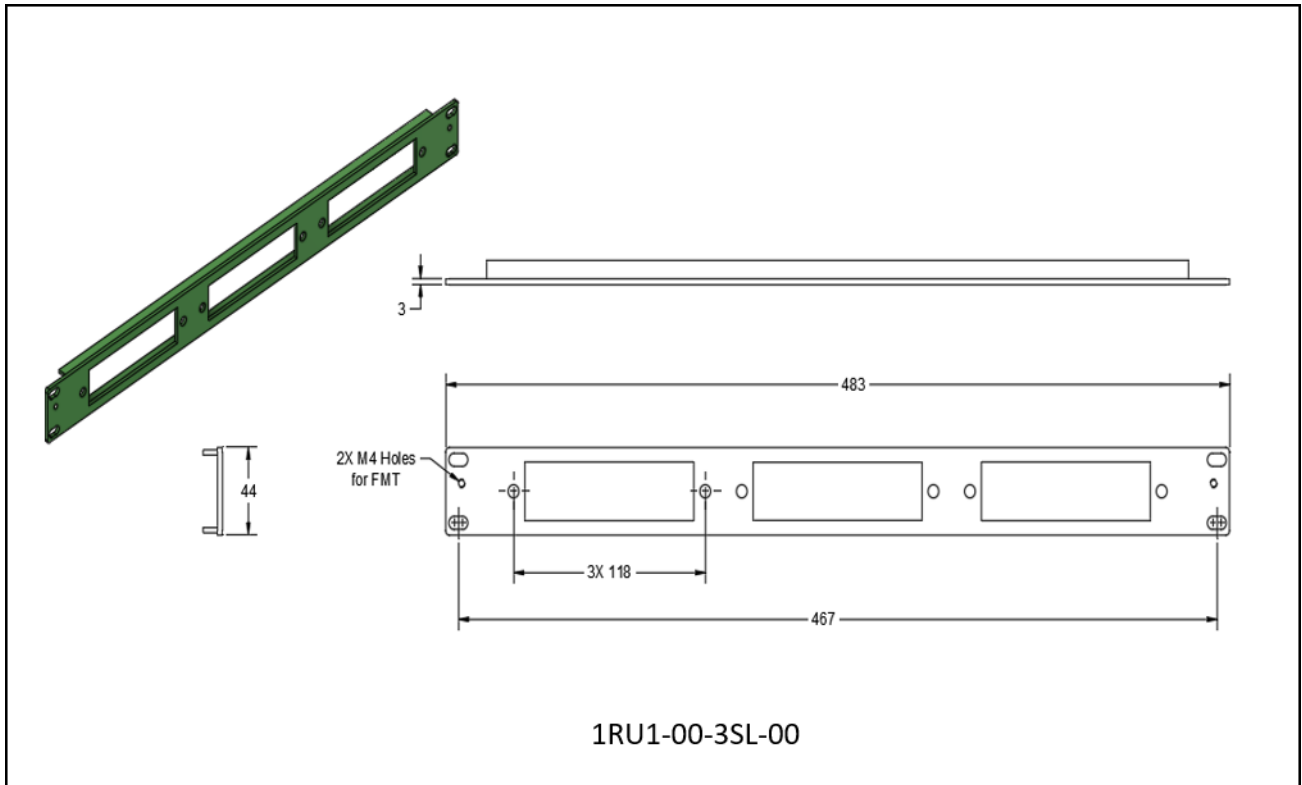

Part Number	Wall Mount Description
WM1-XD-00	Wall Mount Bracket, Type 1, Dual LGX Capable
WM2-1RU1-00	Wall Mount Bracket, Type 2, Vertical 1RU 19"

Part Number	Fiber Management Description
FMT-LGX-19	Fiber Management Tray, LGX, 1RU 19", Chassis Mount
FMT2-LGX-19	Fiber Management Tray, LGX, 1RU 19", Rack Mount
FSB-LGX-19	Cable Manager Bracket, Rear Rack Mount, 1RU 19"

Rackmount Hardware

WDM Device/Rack Installation & Fiber Management

Physical Design

Rackmount Hardware

WDM Device/Rack Installation & Fiber Management

Rackmount Hardware

WDM Device/Rack Installation & Fiber Management