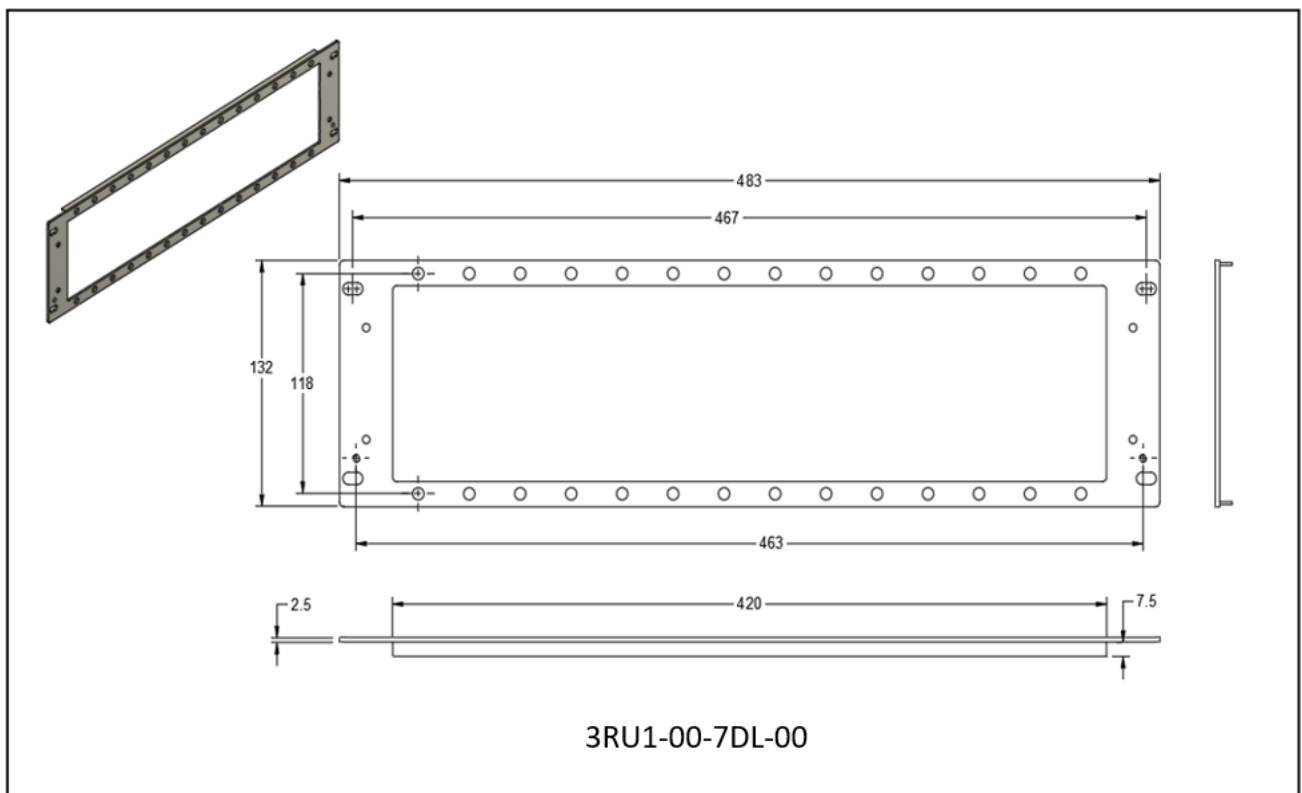

Rackmount Hardware

WDM Device/Rack Installation & Fiber Management