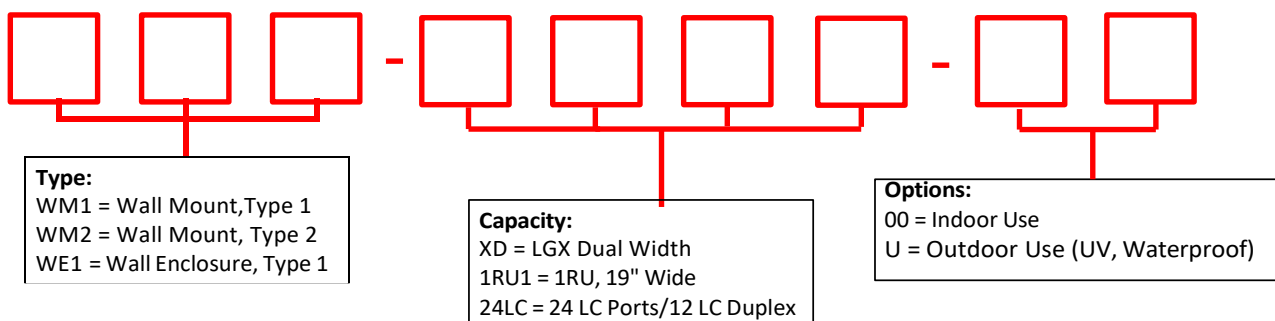

Rackmount Hardware

WDM Device/Rack Installation & Fiber Management

Product Description:

Rackmount and Wall Mount Hardware for Installation of WDM Devices with the following features:

- 1RU, 2RU, 3RU Rack Configurations or Desired Wall Installation
- All LGX & RU Form Factors Compatible with PrecisionOT Products
- Rugged Metal Construction with Black Powder Coat Finish
- Fasteners & Fiber Management Accessories Included

Rackmount Product Ordering Information

Wall Mount Product Ordering Information

Rackmount Hardware

WDM Device/Rack Installation & Fiber Management

Part Number / Description Examples

Part Number	Rackmount Description
1RU1-08-3SL-00	19" 1U Rackmount Chassis with 3 LGX Slots, 200mm Depth
1RU1-08-3SL-R	19" 1U Rackmount Chassis with 3 LGX Slots, 165mm Depth, Open Rear
1RU1-00-3SL-00	19" 1U Rackmount Front Panel with 3 LGX Slots
1RU2-08-3SL-00	23" 1U Rackmount Chassis with 3 LGX Slots, 200mm Depth
3RU1-00-7DL-00	19" 3U Rackmount Front Panel with 7 Double LGX / 14 Single LGX Slots
3RU1-08-7DL-00	19" 3U Rackmount Chassis with 7 Double LGX / 14 Single LGX Slots, 200mm Depth
3RU1-08-7DL-R	19" 3U Rackmount Chassis with 7 Double LGX / 14 Single LGX, 200mm Depth, Open Rear