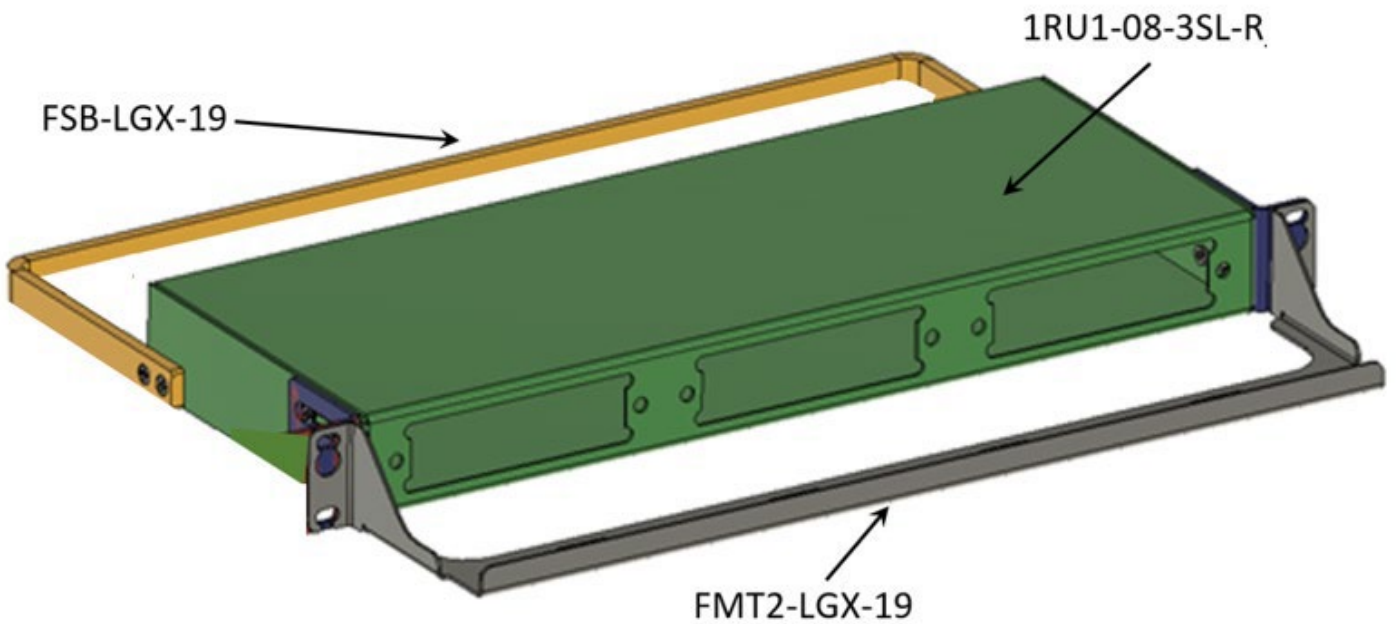

Rackmount Hardware

WDM Device/Rack Installation & Fiber Management

Assembly View
1RU1-08-3SL-R Chassis Only