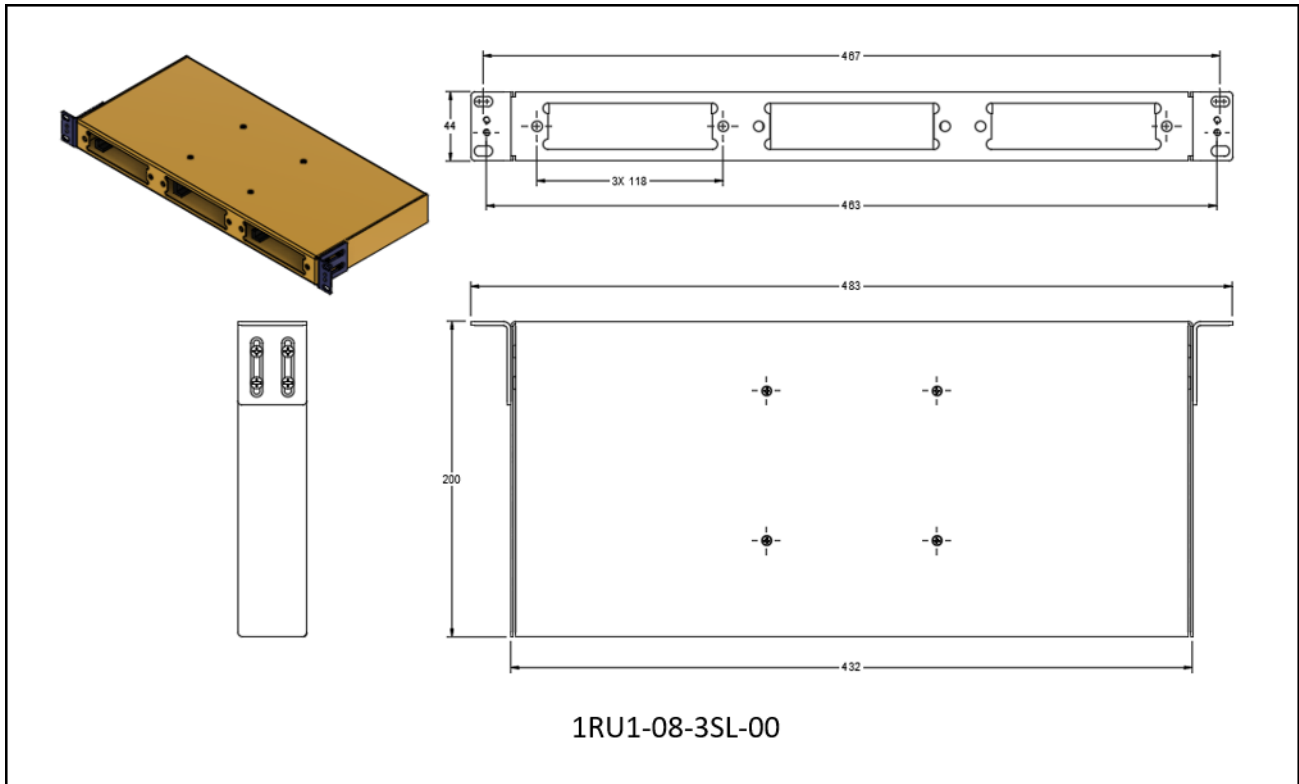

Rackmount Hardware

WDM Device/Rack Installation & Fiber Management

Physical Design