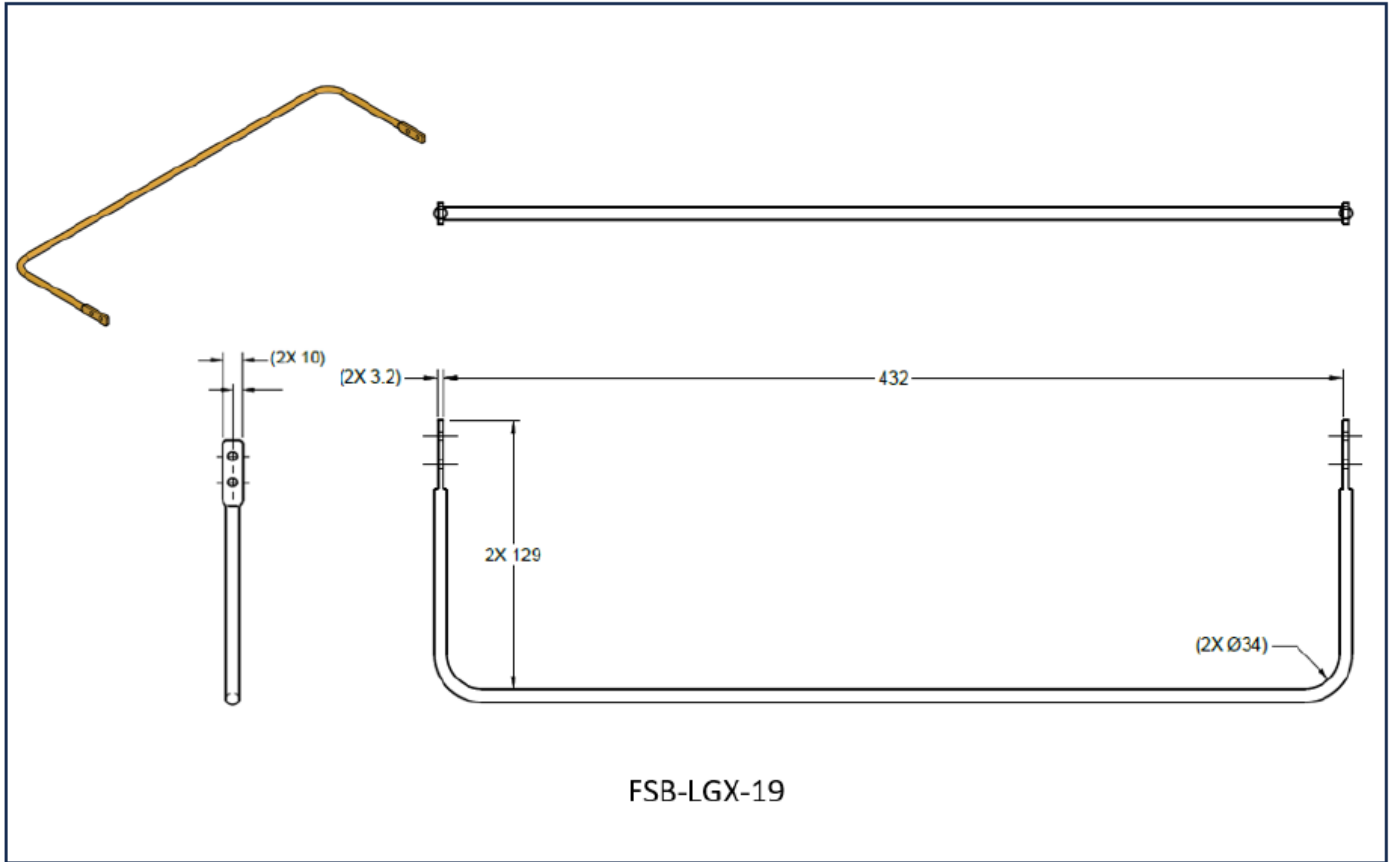

Rackmount Hardware

WDM Device/Rack Installation & Fiber Management

Assembly View
1RU1-08-3SL-R Chassis Only