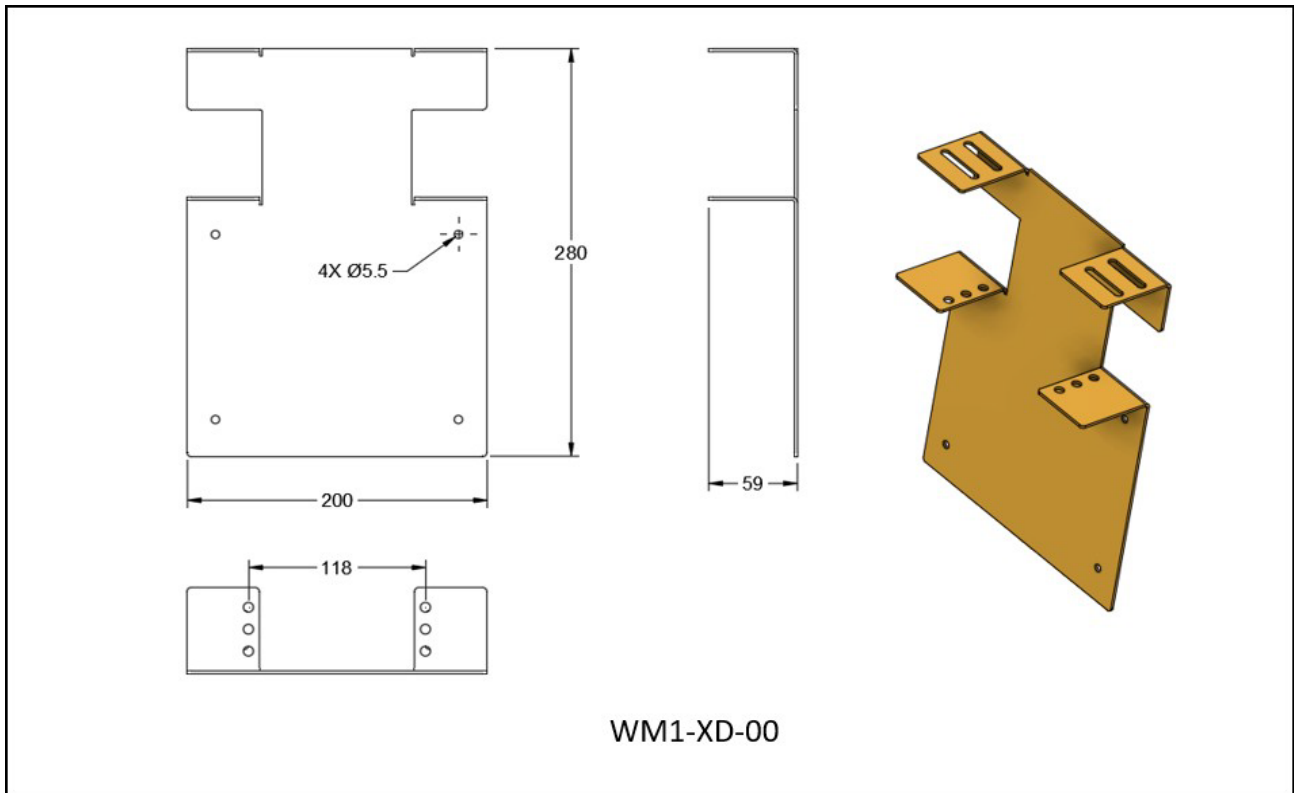

Rackmount Hardware

WDM Device/Rack Installation & Fiber Management