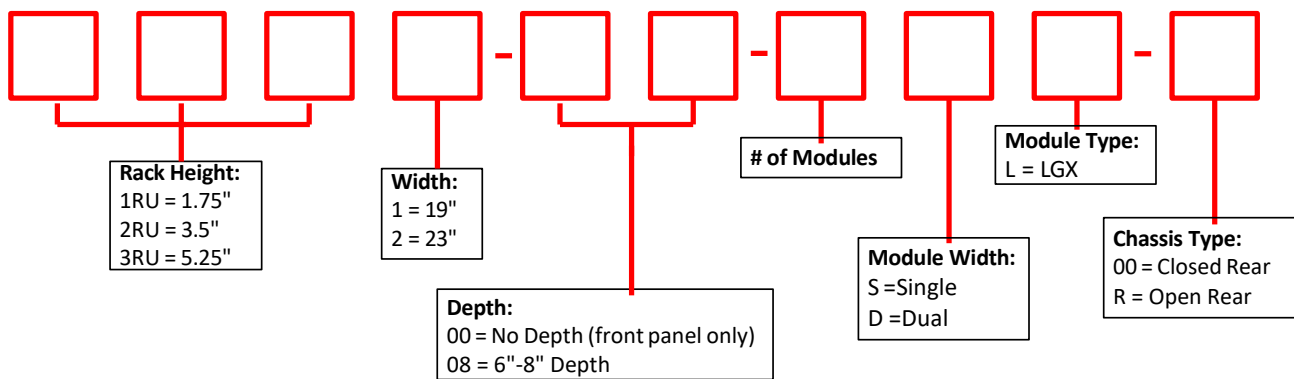

Rackmount Hardware

WDM Device/Rack Installation & Fiber Management

Product Description:

Rackmount and Wall Mount Hardware for Installation of WDM Devices with the following features:

- 1RU, 2RU, 3RU Rack Configurations or Desired Wall Installation
- All LGX & RU Form Factors Compatible with PrecisionOT Products
- Rugged Metal Construction with Black Powder Coat Finish
- Fasteners & Fiber Management Accessories Included

Rackmount Product Ordering Information

Wall Mount Product Ordering Information

Rackmount Hardware

WDM Device/Rack Installation & Fiber Management

Part Number / Description Examples

Part Number	Rackmount Description
1RU1-08-3SL-00	19" 1U Rackmount Chassis with 3 LGX Slots, 200mm Depth
1RU1-08-3SL-R	19" 1U Rackmount Chassis with 3 LGX Slots, 165mm Depth, Open Rear
1RU1-00-3SL-00	19" 1U Rackmount Front Panel with 3 LGX Slots
1RU2-08-3SL-00	23" 1U Rackmount Chassis with 3 LGX Slots, 200mm Depth
3RU1-00-7DL-00	19" 3U Rackmount Front Panel with 7 Double LGX / 14 Single LGX Slots
3RU1-08-7DL-00	19" 3U Rackmount Chassis with 7 Double LGX / 14 Single LGX Slots, 200mm Depth
3RU1-08-7DL-R	19" 3U Rackmount Chassis with 7 Double LGX / 14 Single LGX, 200mm Depth, Open Rear

Part Number	Wall Mount Description
WM1-XD-00	Wall Mount Bracket, Type 1, Dual LGX Capable
WM2-1RU1-00	Wall Mount Bracket, Type 2, Vertical 1RU 19"

Part Number	Fiber Management Description
FMT-LGX-19	Fiber Management Tray, LGX, 1RU 19", Chassis Mount
FMT2-LGX-19	Fiber Management Tray, LGX, 1RU 19", Rack Mount
FSB-LGX-19	Cable Manager Bracket, Rear Rack Mount, 1RU 19"